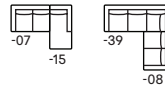

SOFA SLEEPER DOUBLE
80" W x 35" D x 33" H CLOSED
80" W x 89" D x 24" H OPEN
Fabric 30129-21
Leather 37129-21

LEG OPTIONS

Onyx

Java

Oak

Anthracite

Chrome

SLEEPER LEG OPTIONS

Onyx

OTHER DIMENSIONS

Seat Depth: 23"
Seat Height: 17"
Arm Width: 6"
Arm Height: 26"
Leg Height: 5"

POPULAR CONFIGURATIONS

SLEEPER SOFA DIMENSIONS

Seat Depth: 22.5"
Seat Height: 17.5"
Arm Width: 6"
Arm Height: 25"
Leg Height: 1.5"
Full/Double Mattress:
54" w x 71" d x 4" h