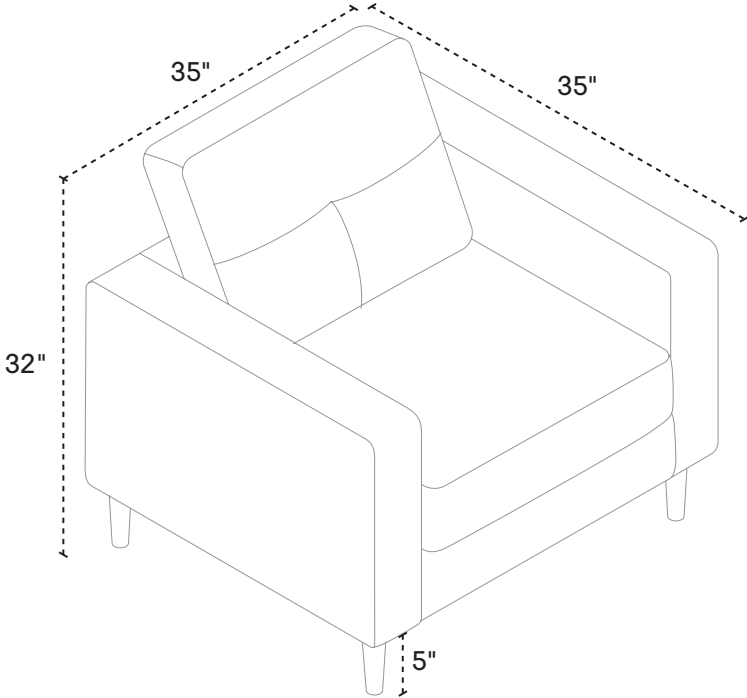

Onyx

OTHER DIMENSIONS

Seat Depth: 23"
Seat Height: 17"
Arm Width: 6"
Arm Height: 26"
Leg Height: 5"

POPULAR CONFIGURATIONS

SLEEPER SOFA DIMENSIONS

Seat Depth: 22.5"
Seat Height: 17.5"
Arm Width: 6"
Arm Height: 25"
Leg Height: 1.5"
Full/Double Mattress:
54" w x 71" d x 4" h

SLEEPER SOFA

OTHER DETAILS

Seat Fill: Foam
Back Fill: Foam
Suspension: No-Sag Spring

ARMLESS CHAIR

CHAIR

LOVESEAT

SOFA

SOFA SLEEPER - CLOSED