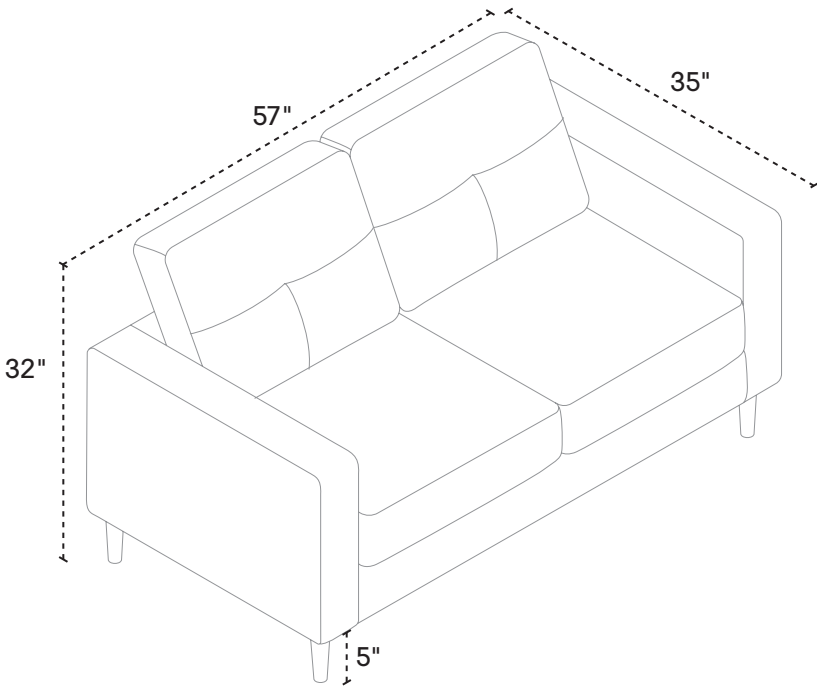

Onyx

OTHER DIMENSIONS

Seat Depth: 23"
Seat Height: 17"
Arm Width: 6"
Arm Height: 26"
Leg Height: 5"

POPULAR CONFIGURATIONS

SLEEPER SOFA DIMENSIONS

Seat Depth: 22.5"
Seat Height: 17.5"
Arm Width: 6"
Arm Height: 25"
Leg Height: 1.5"
Full/Double Mattress:
54" w x 71" d x 4" h

SLEEPER SOFA

OTHER DETAILS

Seat Fill: Foam
Back Fill: Foam
Suspension: No-Sag Spring

ARMLESS CHAIR

CHAIR

LOVESEAT

SOFA

SOFA SLEEPER - CLOSED