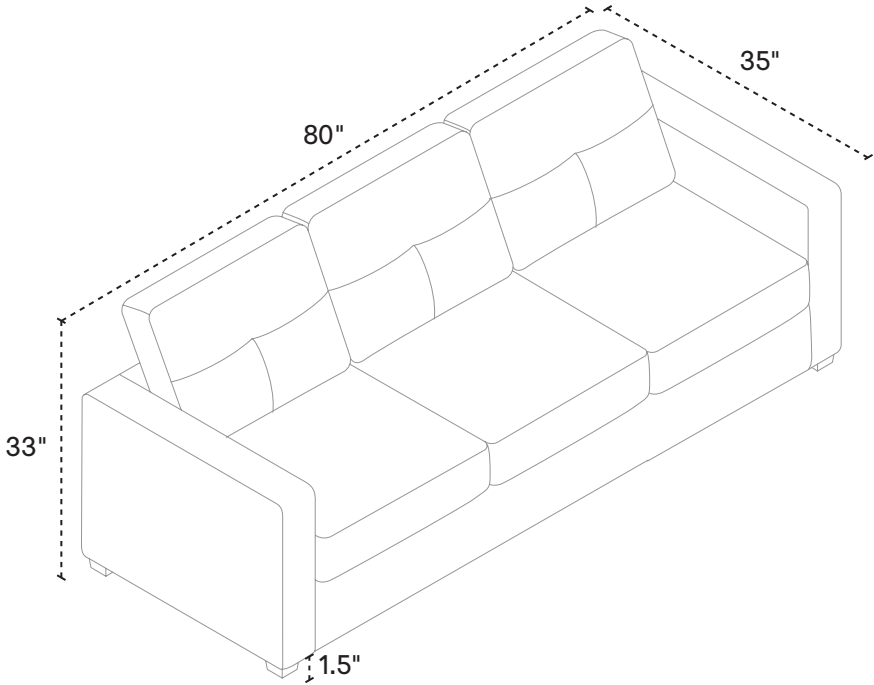

Onyx

OTHER DIMENSIONS

Seat Depth: 23"
Seat Height: 17"
Arm Width: 6"
Arm Height: 26"
Leg Height: 5"

POPULAR CONFIGURATIONS

SLEEPER SOFA DIMENSIONS

Seat Depth: 22.5"
Seat Height: 17.5"
Arm Width: 6"
Arm Height: 25"
Leg Height: 1.5"
Full/Double Mattress:
54" w x 71" d x 4" h

SLEEPER SOFA

OTHER DETAILS

Seat Fill: Foam
Back Fill: Foam
Suspension: No-Sag Spring

ARMLESS CHAIR

CHAIR

LOVESEAT

SOFA

SOFA SLEEPER - CLOSED