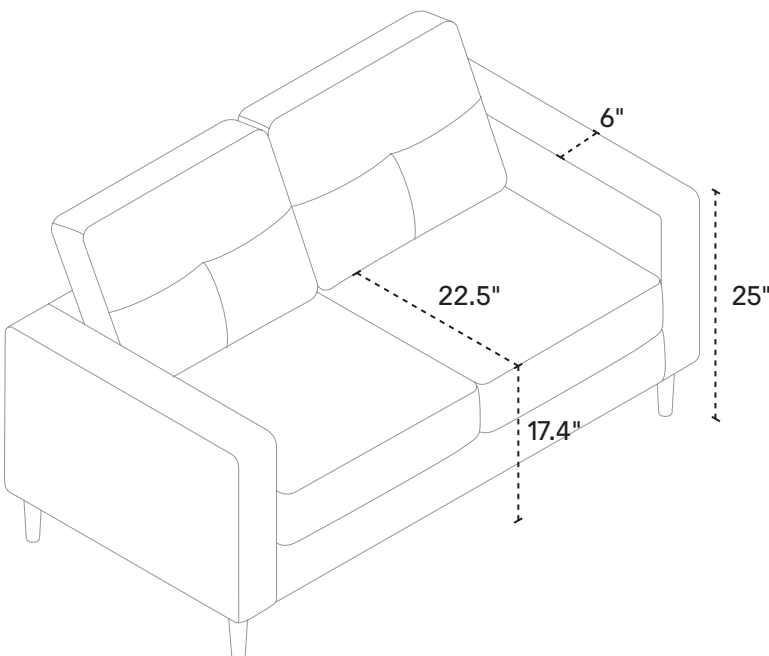

Onyx

OTHER DIMENSIONS

Seat Depth: 23"
Seat Height: 17"
Arm Width: 6"
Arm Height: 26"
Leg Height: 5"

POPULAR CONFIGURATIONS

SLEEPER SOFA DIMENSIONS

Seat Depth: 22.5"
Seat Height: 17.5"
Arm Width: 6"
Arm Height: 25"
Leg Height: 1.5"
Full/Double Mattress:
54" w x 71" d x 4" h

SLEEPER SOFA

OTHER DETAILS

Seat Fill: Foam
Back Fill: Foam
Suspension: No-Sag Spring

ARMLESS CHAIR

CHAIR

LOVESEAT

SOFA

SOFA SLEEPER - CLOSED