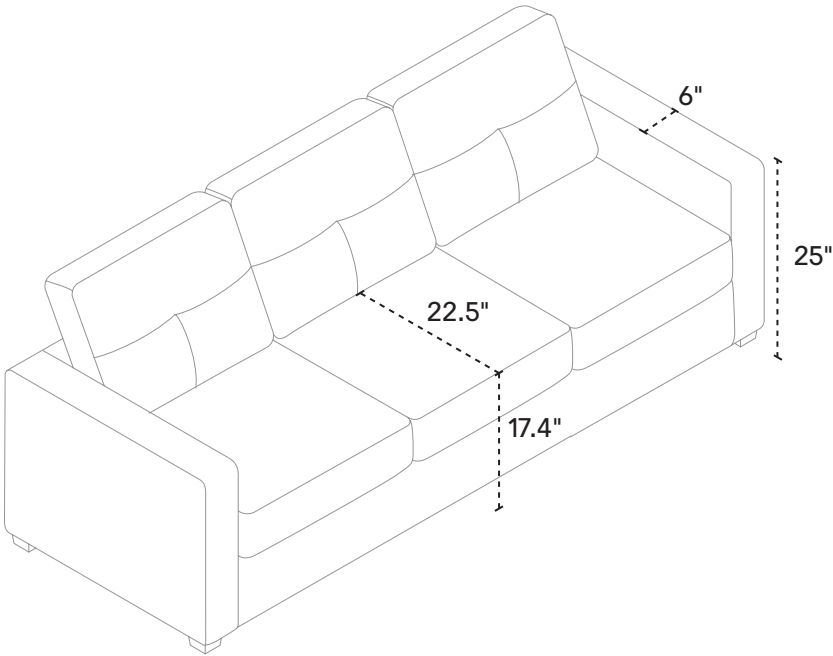

Onyx

OTHER DIMENSIONS

Seat Depth: 23"
Seat Height: 17"
Arm Width: 6"
Arm Height: 26"
Leg Height: 5"

POPULAR CONFIGURATIONS

SLEEPER SOFA DIMENSIONS

Seat Depth: 22.5"
Seat Height: 17.5"
Arm Width: 6"
Arm Height: 25"
Leg Height: 1.5"
Full/Double Mattress:
54" w x 71" d x 4" h

SLEEPER SOFA

OTHER DETAILS

Seat Fill: Foam
Back Fill: Foam
Suspension: No-Sag Spring

ARMLESS CHAIR

CHAIR

LOVESEAT

SOFA

SOFA SLEEPER - CLOSED