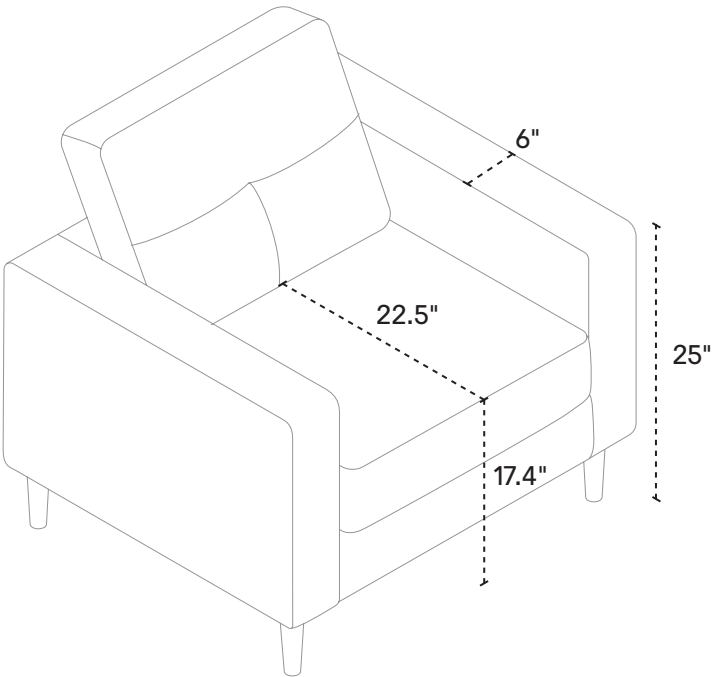

SOFA SLEEPER DOUBLE
80" W x 35" D x 33" H CLOSED
80" W x 89" D x 24" H OPEN
Fabric 30129-21
Leather 37129-21

LEG OPTIONS

Onyx

Java

Oak

Anthracite

Chrome

SLEEPER LEG OPTIONS

Onyx

OTHER DIMENSIONS

Seat Depth: 23"
Seat Height: 17"
Arm Width: 6"
Arm Height: 26"
Leg Height: 5"

POPULAR CONFIGURATIONS

SLEEPER SOFA DIMENSIONS

Seat Depth: 22.5"
Seat Height: 17.5"
Arm Width: 6"
Arm Height: 25"
Leg Height: 1.5"
Full/Double Mattress:
54" w x 71" d x 4" h

SLEEPER SOFA

OTHER DETAILS

Seat Fill: Foam
Back Fill: Foam
Suspension: No-Sag Spring

ARMLESS CHAIR

CHAIR

LOVESEAT

SOFA

SOFA SLEEPER - CLOSED