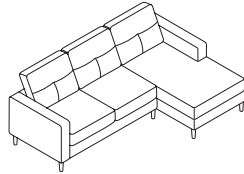

EQ3

SOLO – LIVING

POPULAR CONFIGURATIONS

ARMLESS CHAIR

23" w × 35" d × 32" h
Fabric 30129-10
Leather 37129-10

CHAIR

35" w × 35" d × 32" h
Fabric 30129-02
Leather 37129-02

LOVESEAT

57" w × 35" d × 32" h
Fabric 30129-03
Leather 37129-03

SOFA

80" w × 35" d × 32" h
Fabric 30129-01
Leather 37129-01

SOFA SLEEPER

80" w × 35" d × 32" h
Fabric 30129-21
Leather 37129-21

2-PIECE SOFA WITH CHAISE

81" w × 59" d × 32" h
Fabric 30129-08, 16
Leather 37129-08, 16

2-PIECE SOFA

87" w × 86" d × 32" h
Fabric 30129-07, 40
Leather 37129-07, 40

6-SEAT SOFA

109" w × 86" d × 32" h
Fabric 30129-40, 86
Leather 37129-40, 86

SOLO – LIVING

▶ ARROWS INDICATE WHERE COMPONENTS CONNECT

SOFA
80" W x 35" D x 32" H
Fabric 30129-01
Leather 37129-01

LOVESEAT
57" W x 35" D x 32" H
Fabric 30129-03
Leather 37129-03

CHAIR
34" W x 35" D x 32" H
Fabric 30129-02
Leather 37129-02