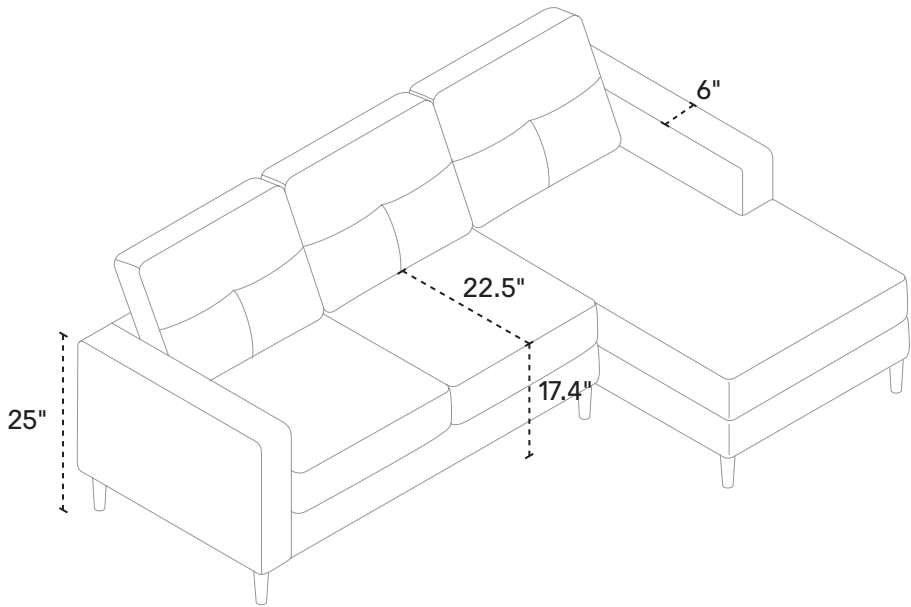

2-PIECE SOFA WITH CHAISE