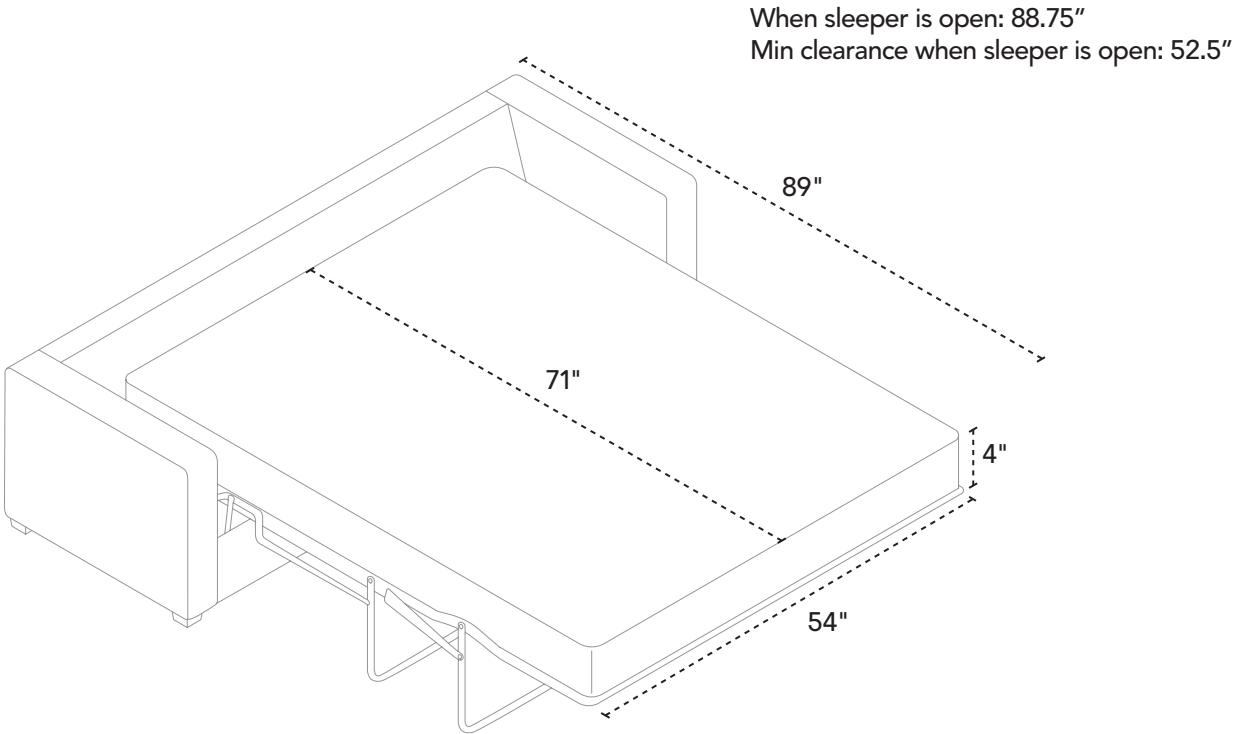

SOFA SLEEPER - OPEN