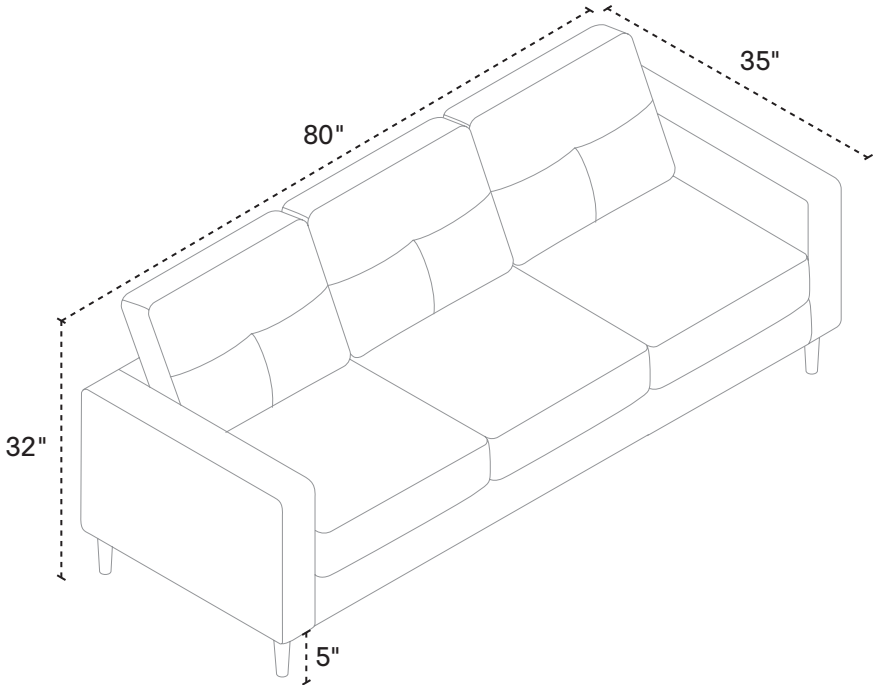

Onyx

OTHER DIMENSIONS

Seat Depth: 23"
Seat Height: 17"
Arm Width: 6"
Arm Height: 26"
Leg Height: 5"

POPULAR CONFIGURATIONS

SLEEPER SOFA DIMENSIONS

Seat Depth: 22.5"
Seat Height: 17.5"
Arm Width: 6"
Arm Height: 25"
Leg Height: 1.5"
Full/Double Mattress:
54" w x 71" d x 4" h

SLEEPER SOFA

OTHER DETAILS

Seat Fill: Foam
Back Fill: Foam
Suspension: No-Sag Spring

ARMLESS CHAIR

CHAIR

LOVESEAT

SOFA

SOFA SLEEPER - CLOSED