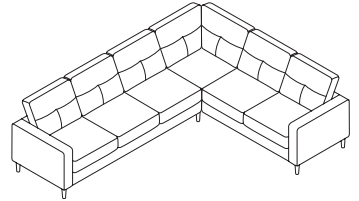

EQ3

SOLO – LIVING

POPULAR CONFIGURATIONS

ARMLESS CHAIR

23" w × 35" d × 32" h
Fabric 30129-10
Leather 37129-10

CHAIR

35" w × 35" d × 32" h
Fabric 30129-02
Leather 37129-02

LOVESEAT

57" w × 35" d × 32" h
Fabric 30129-03
Leather 37129-03

SOFA

80" w × 35" d × 32" h
Fabric 30129-01
Leather 37129-01

SOFA SLEEPER

80" w × 35" d × 32" h
Fabric 30129-21
Leather 37129-21

2-PIECE SOFA WITH CHAISE

81" w × 59" d × 32" h
Fabric 30129-08, 16
Leather 37129-08, 16

2-PIECE SOFA

87" w × 86" d × 32" h
Fabric 30129-07, 40
Leather 37129-07, 40

6-SEAT SOFA

109" w × 86" d × 32" h
Fabric 30129-40, 86
Leather 37129-40, 86

SOLO – LIVING

▶ ARROWS INDICATE WHERE COMPONENTS CONNECT

SOFA
80" W x 35" D x 32" H
Fabric 30129-01
Leather 37129-01

LOVESEAT
57" W x 35" D x 32" H
Fabric 30129-03
Leather 37129-03

CHAIR
34" W x 35" D x 32" H
Fabric 30129-02
Leather 37129-02