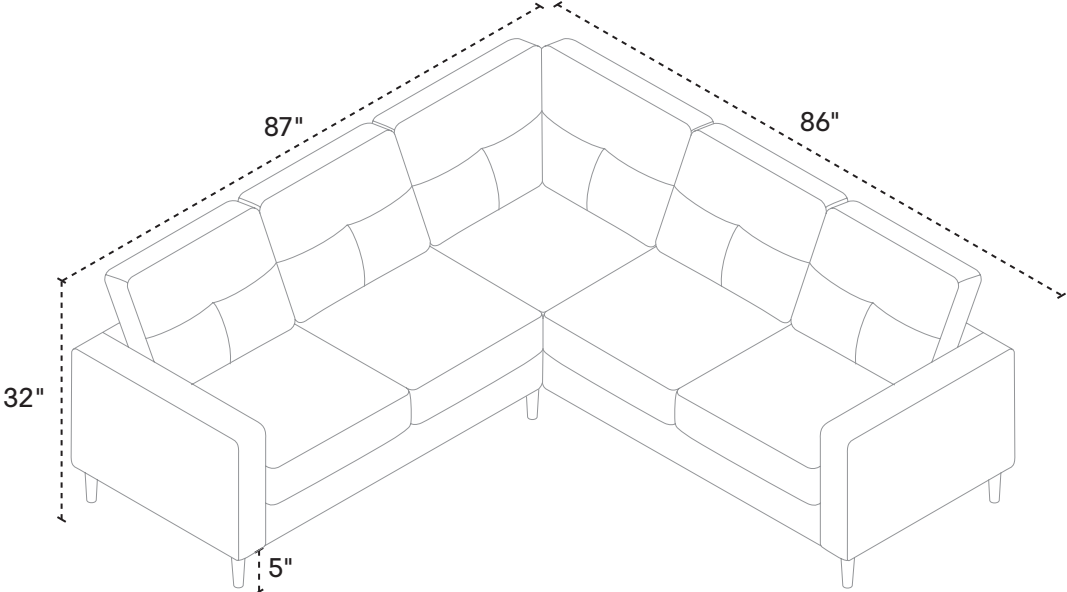

2-PIECE SOFA