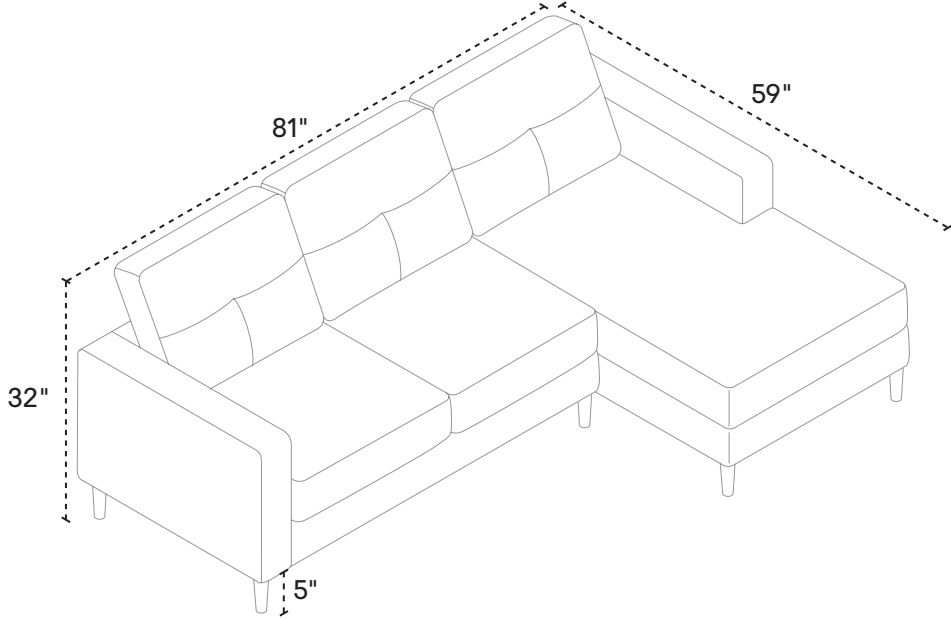

2-PIECE SOFA WITH CHAISE