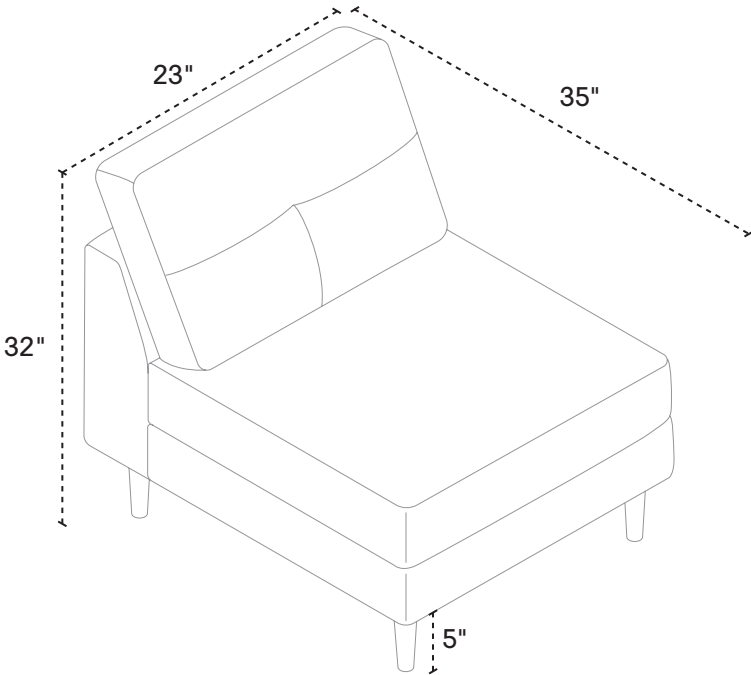

ARMLESS CHAIR