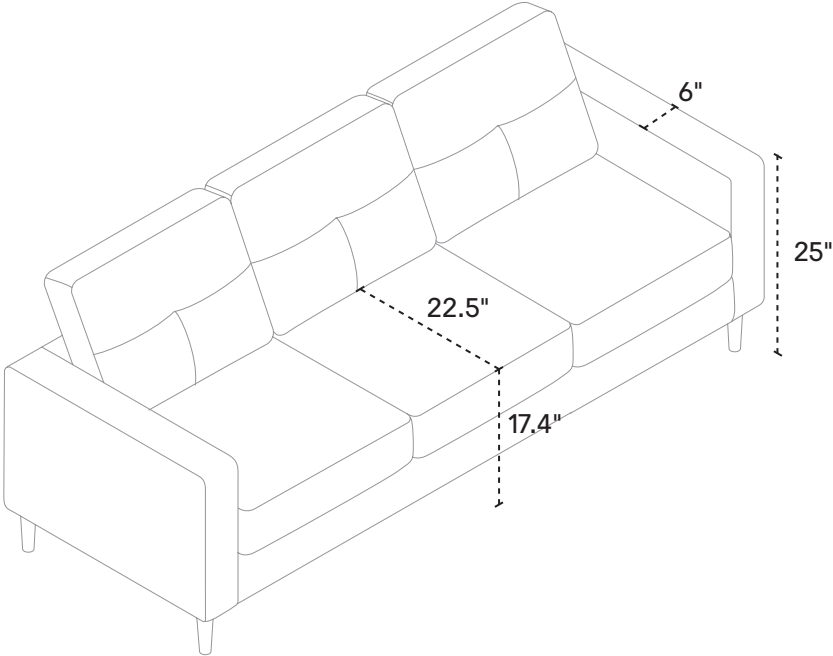

Onyx

OTHER DIMENSIONS

Seat Depth: 23"
Seat Height: 17"
Arm Width: 6"
Arm Height: 26"
Leg Height: 5"

POPULAR CONFIGURATIONS

SLEEPER SOFA DIMENSIONS

Seat Depth: 22.5"
Seat Height: 17.5"
Arm Width: 6"
Arm Height: 25"
Leg Height: 1.5"
Full/Double Mattress:
54" w x 71" d x 4" h

SLEEPER SOFA

OTHER DETAILS

Seat Fill: Foam
Back Fill: Foam
Suspension: No-Sag Spring

ARMLESS CHAIR

CHAIR

LOVESEAT

SOFA

SOFA SLEEPER - CLOSED