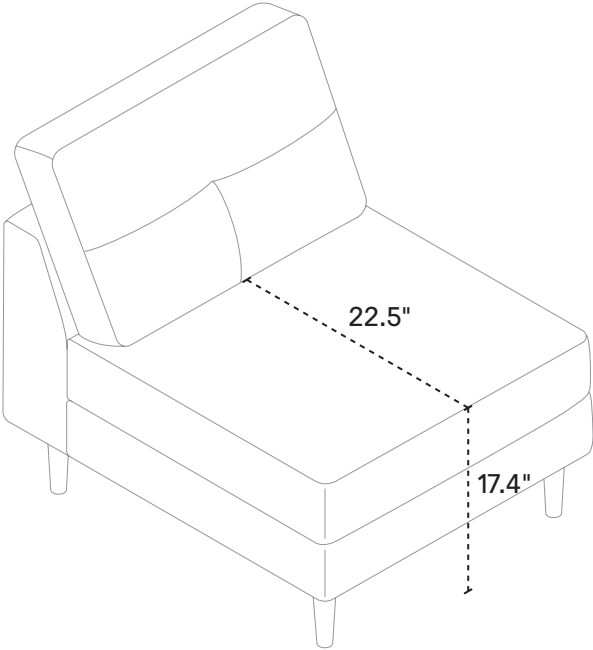

ARMLESS CHAIR