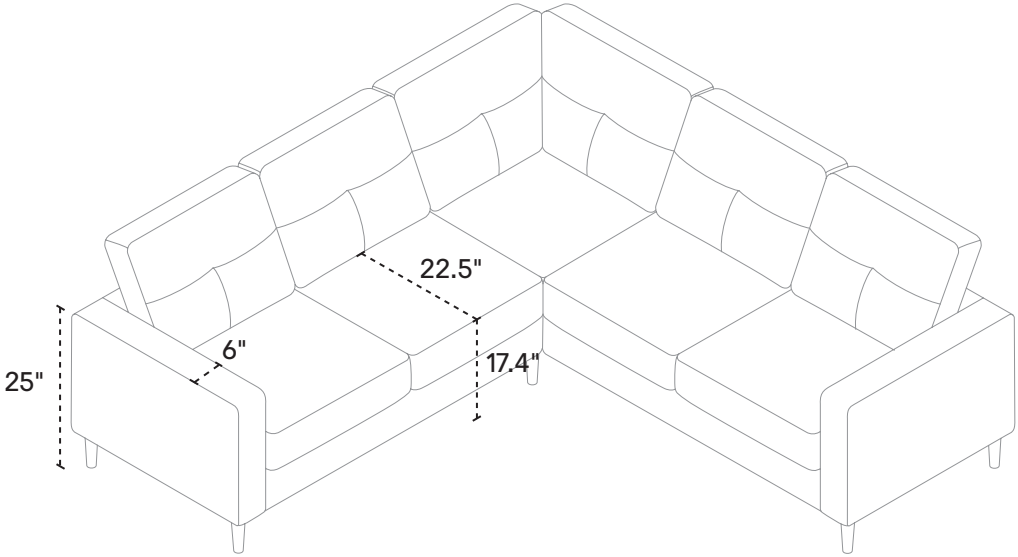

Onyx

OTHER DIMENSIONS

Seat Depth: 23"
Seat Height: 17"
Arm Width: 6"
Arm Height: 26"
Leg Height: 5"

POPULAR CONFIGURATIONS

SLEEPER SOFA DIMENSIONS

Seat Depth: 22.5"
Seat Height: 17.5"
Arm Width: 6"
Arm Height: 25"
Leg Height: 1.5"
Full/Double Mattress:
54" w x 71" d x 4" h

SLEEPER SOFA

OTHER DETAILS

Seat Fill: Foam
Back Fill: Foam
Suspension: No-Sag Spring

ARMLESS CHAIR

CHAIR

LOVESEAT

SOFA

SOFA SLEEPER - CLOSED

SOFA SLEEPER - OPEN

2-PIECE SOFA WITH CHAISE

2-PIECE SOFA

6-SEAT SOFA